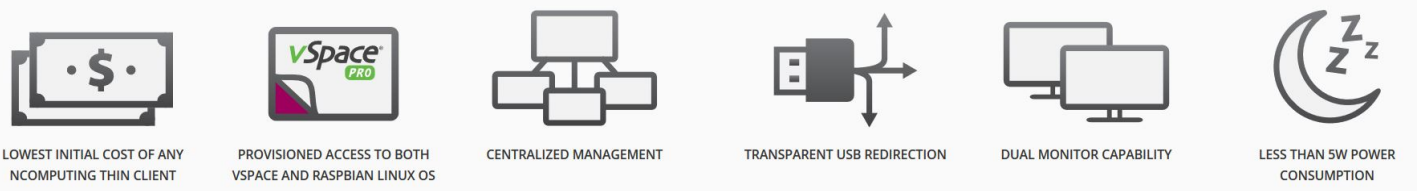

NComputing Desktop Virtualization

Replace your PCs with cloud-ready thin clients.

RX300

for vSpace Pro, VERDE VDI and Microsoft RDS

RX300 is a cloud-ready, Wi-Fi enabled thin client for Windows and Linux, built on the latest Raspberry Pi 3 platform and optimized for vSpace Pro and VERDE VDI, and Microsoft RDS. The RX300 delivers a rich PC-like experience and provides a simple-to-deploy, centrally managed, high-performance virtual desktop, perfect for use in SMB and Education.