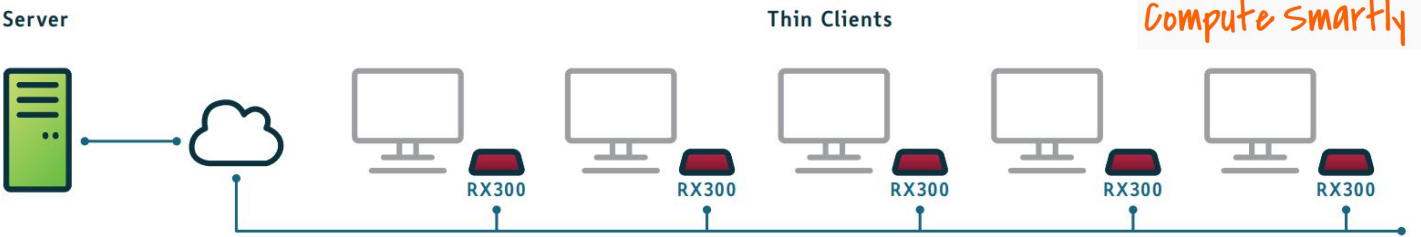

NComputing Desktop Virtualization

Replace your PCs with cloud-ready thin clients.

RX300

for vSpace Pro, VERDE VDI and Microsoft RDS

RX300 is a cloud-ready, Wi-Fi enabled thin client for Windows and Linux, built on the latest Raspberry Pi 3 platform and optimized for vSpace Pro and VERDE VDI, and Microsoft RDS. The RX300 delivers a rich PC-like experience and provides a simple-to-deploy, centrally managed, high-performance virtual desktop, perfect for use in SMB and Education.

FEATURES:

- Delivers the latest Windows Desktop Experience. Supports Windows 10 / Windows Server (2016 / 2019) / Ubuntu Linux (16.04 / 18.04 LTS) OS.
- Multimedia enhancement using vCAST Streaming Technology
- Centralized Management & Express Deployment
- Dual Monitor display support (with secondary display adapter)
- Wi-Fi / Ethernet
- Broad USB Peripheral Support
- Smart Board & Multi-touch screens supported